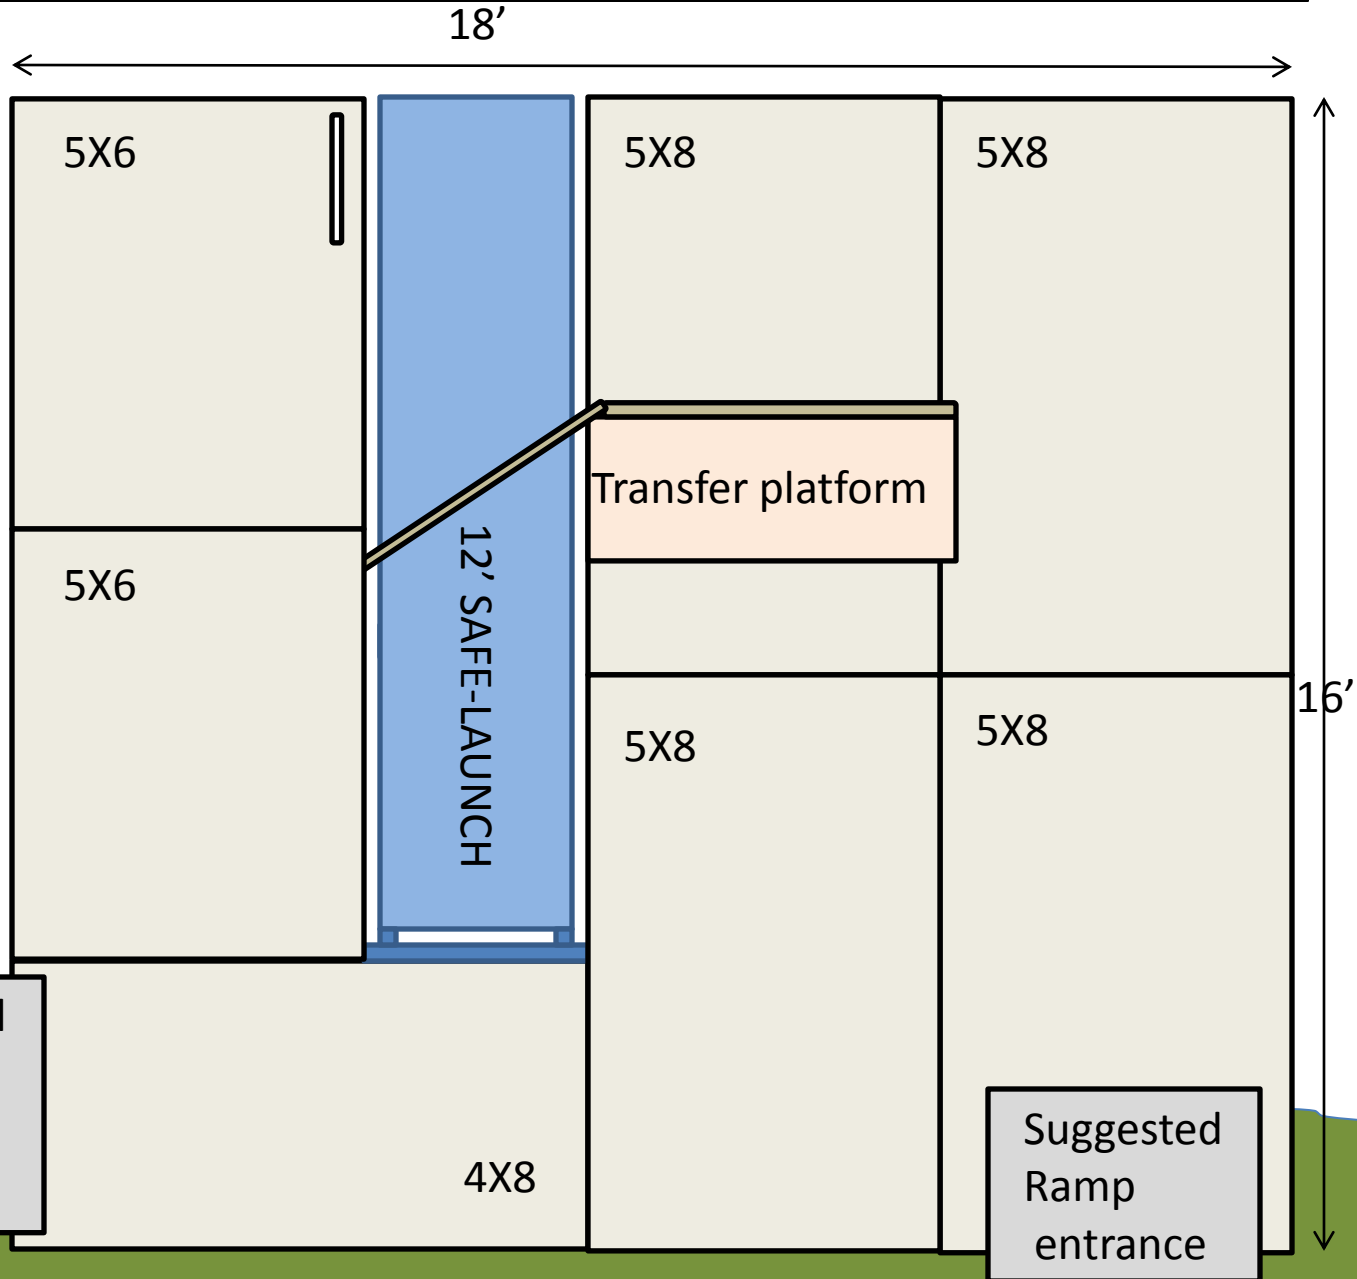

# ADA COMPLIANT KAYAK DOCK - 16' X 18' - 12' SAFE LAUNCH

Suggested Ramp entrance

Suggested Ramp entrance